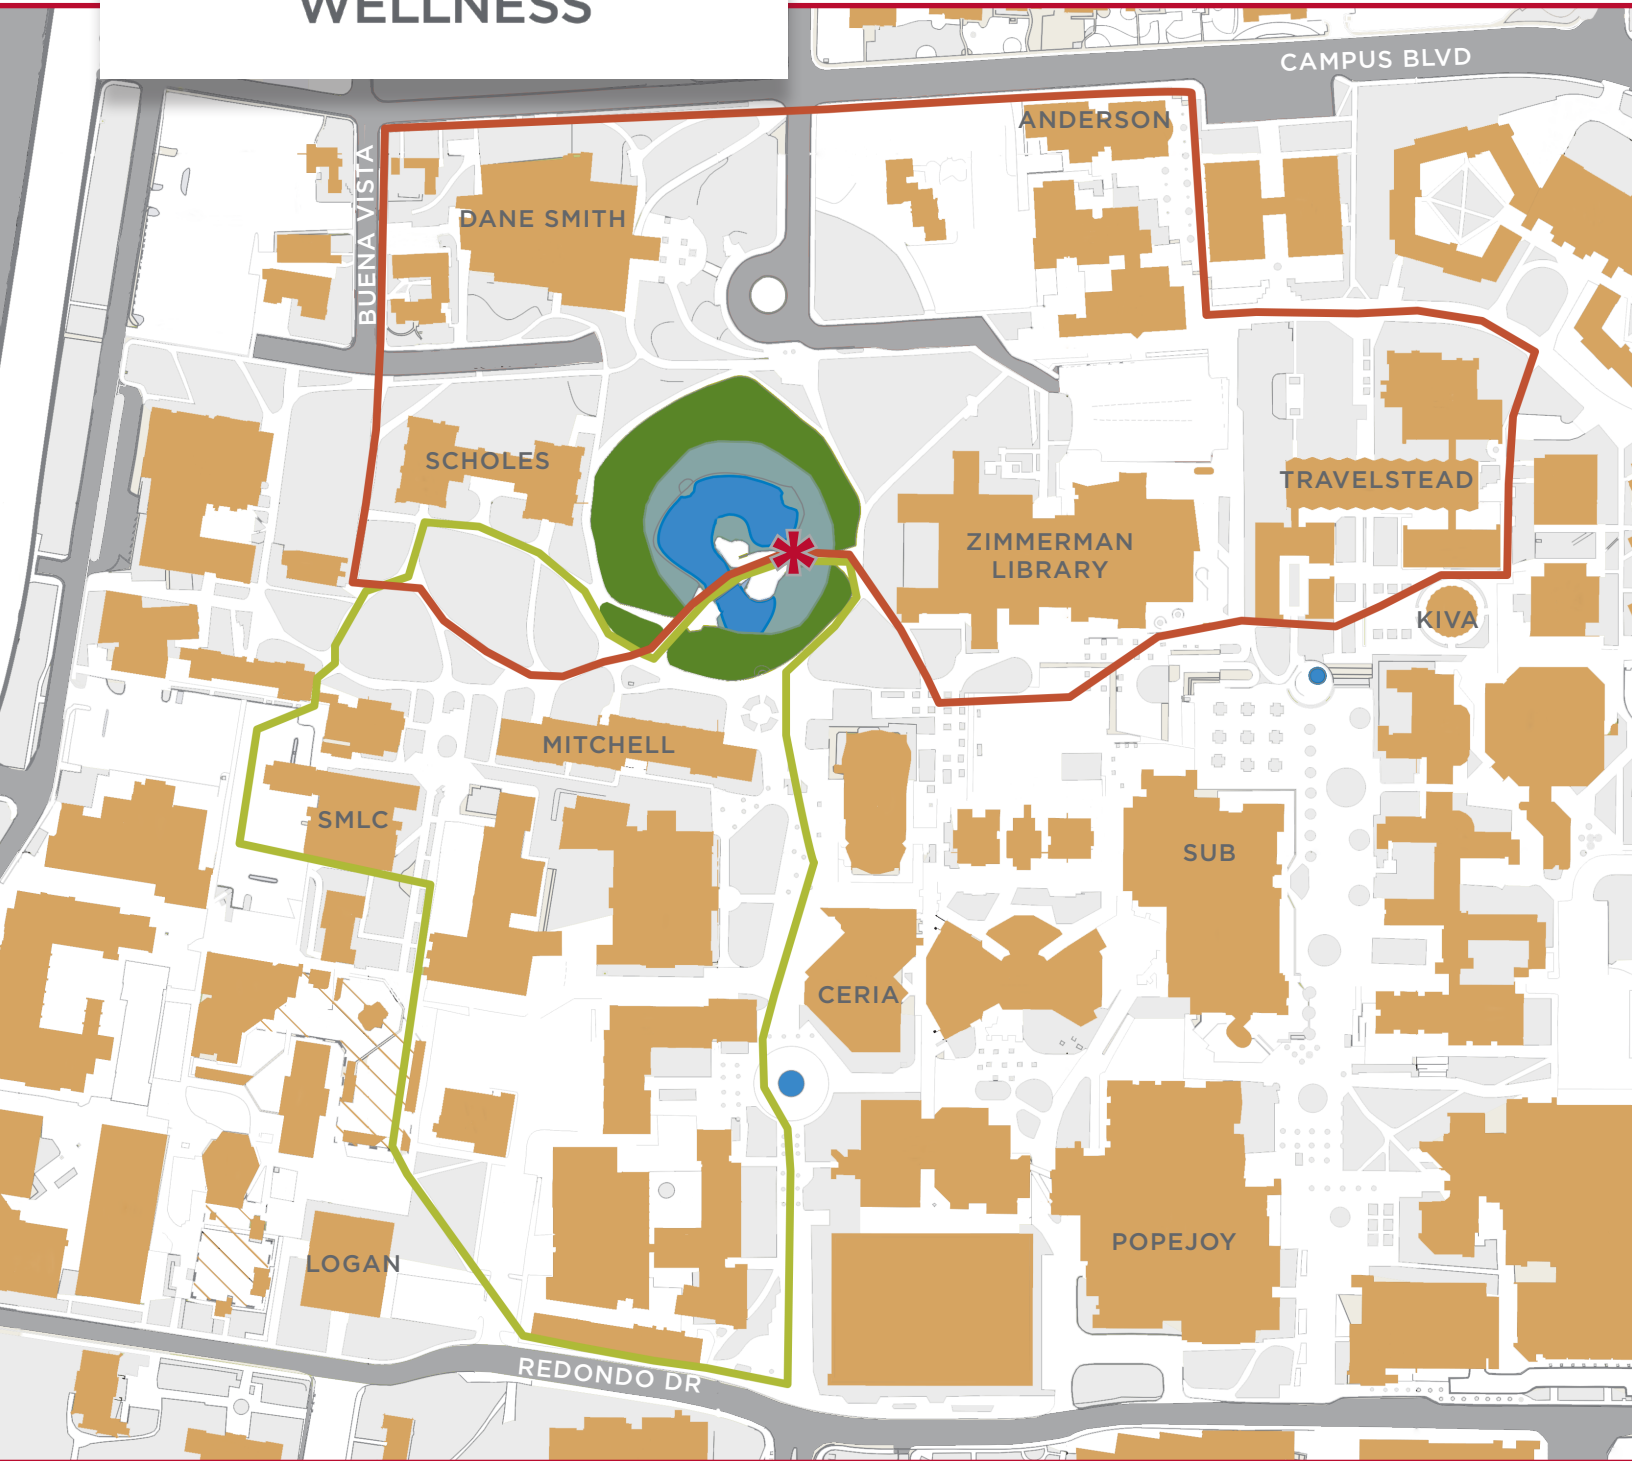

EMPLOYEE WELLNESS

LOBO TRAILS MAIN CAMPUS

 **START HERE!**

GREEN CHILE TRAIL: 0.7 MILES
APPROXIMATELY 1,600 STEPS

TERRA TRAIL: 0.95 MILES
APPROXIMATELY 2,800 STEPS

FOR MORE INFORMATION VISIT HR.UNM.EDU/WELLNESS/LOBO-TRAILS